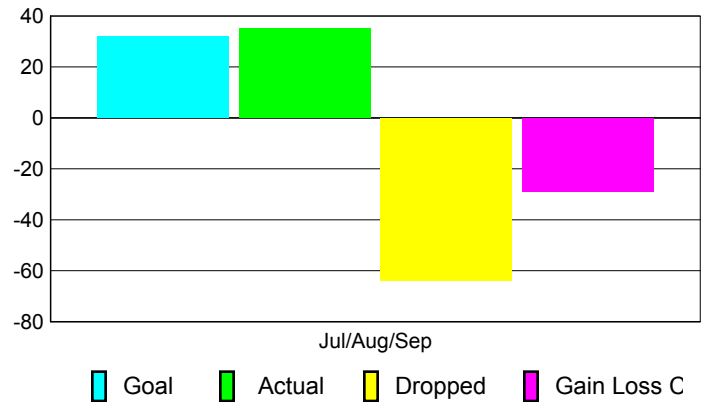

Membership Results 2010-2011

Goal, New, Dropped, Gain/Loss